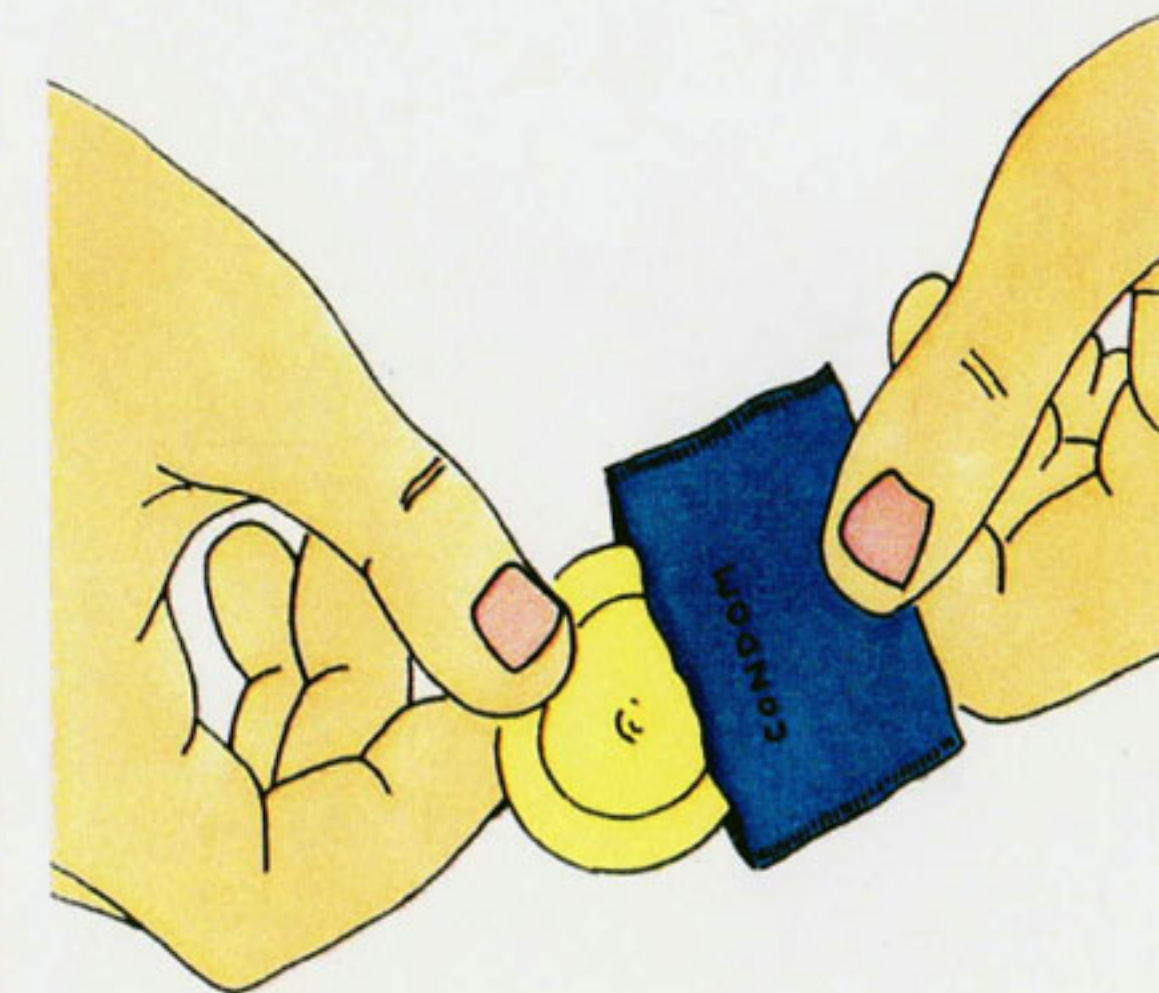

SAFER SEX and CONDOMS