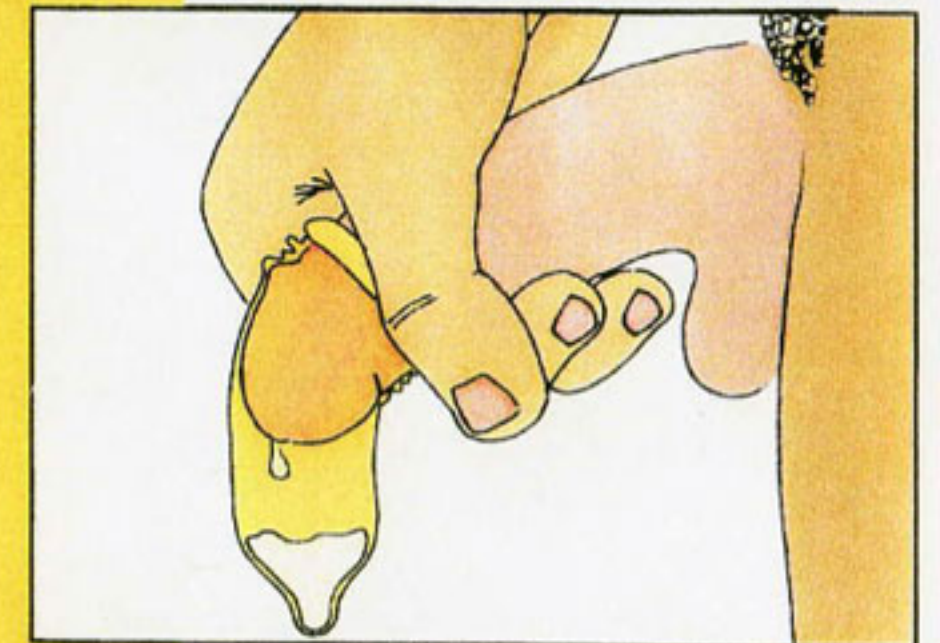

2 Open the packet and take the condom out

3 Check the condom unrolls the right way

4 Squeeze the air out of the tip

5 Roll the condom onto the hard penis

6 All the way down

7 Squeeze some lube out of the tube

8 Put lube on the outside of the condom

9 Leave the condom on during vaginal sex

10 OR Leave the condom on during anal sex

11 Hold the condom as you pull out the penis

12 Slide the condom off the penis