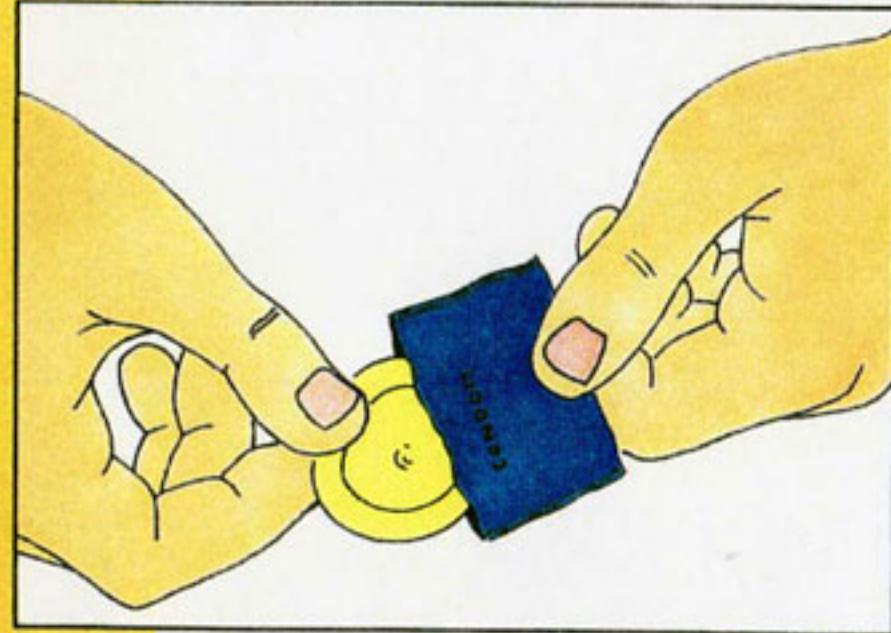

2 Open the packet and take the condom out

3 Check the condom unrolls the right way

4 Squeeze the air out of the tip

5 Roll the condom onto the hard penis

6 All the way down

7 Squeeze some lube out of the tube