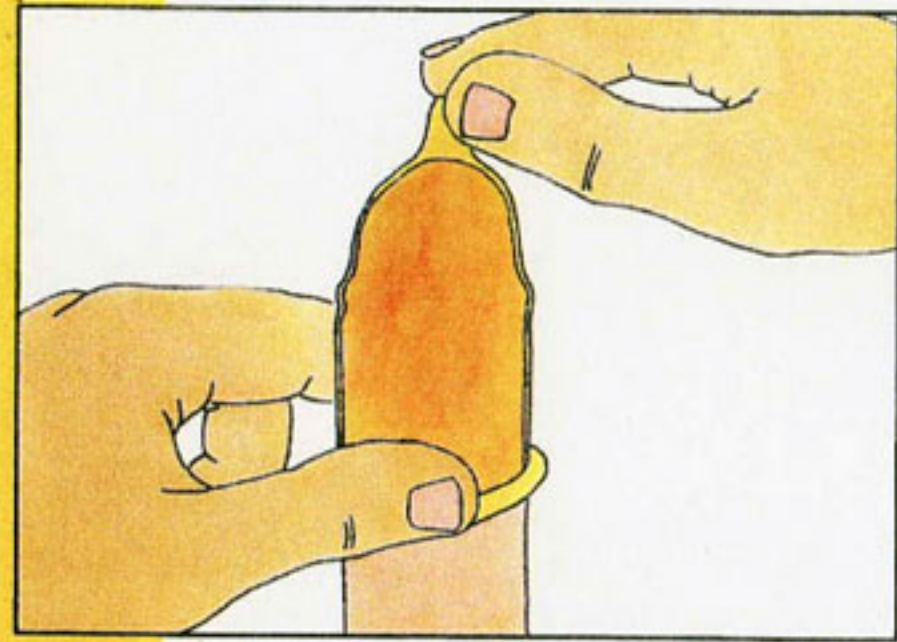

2 Open the packet and take the condom out

3 Check the condom unrolls the right way

4 Squeeze the air out of the tip

5 Roll the condom onto the hard penis

6 All the way down

7 Squeeze some lube out of the tube