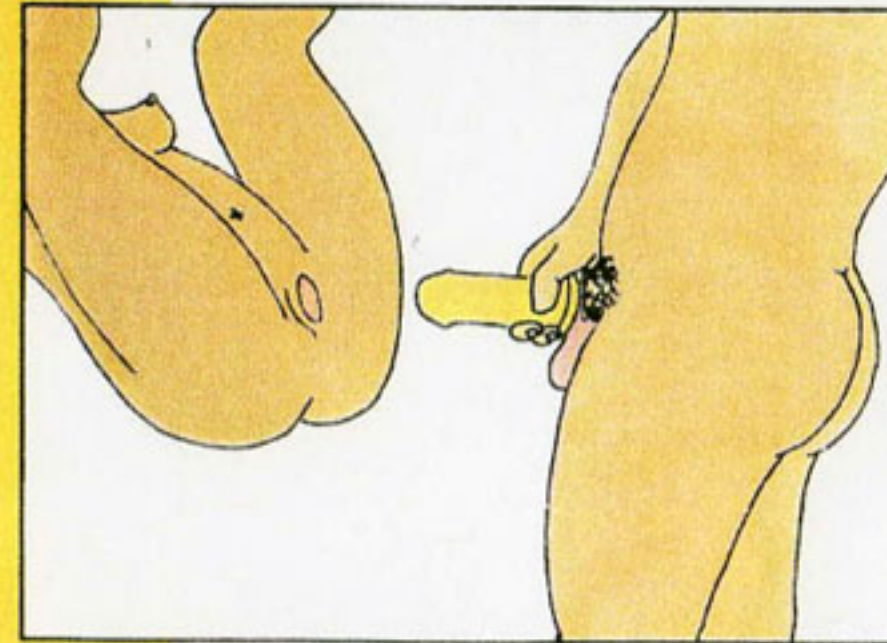

9 Leave the condom on during vaginal sex